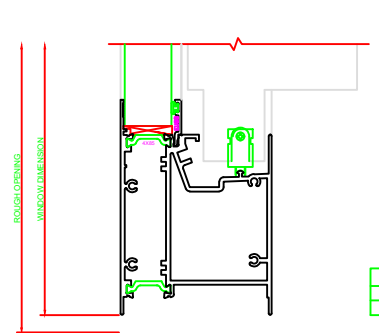

201 SILL
SERIES: 3500