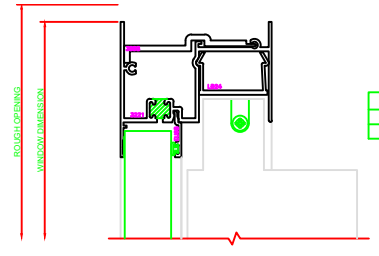

101 HEAD
SERIES: 3500